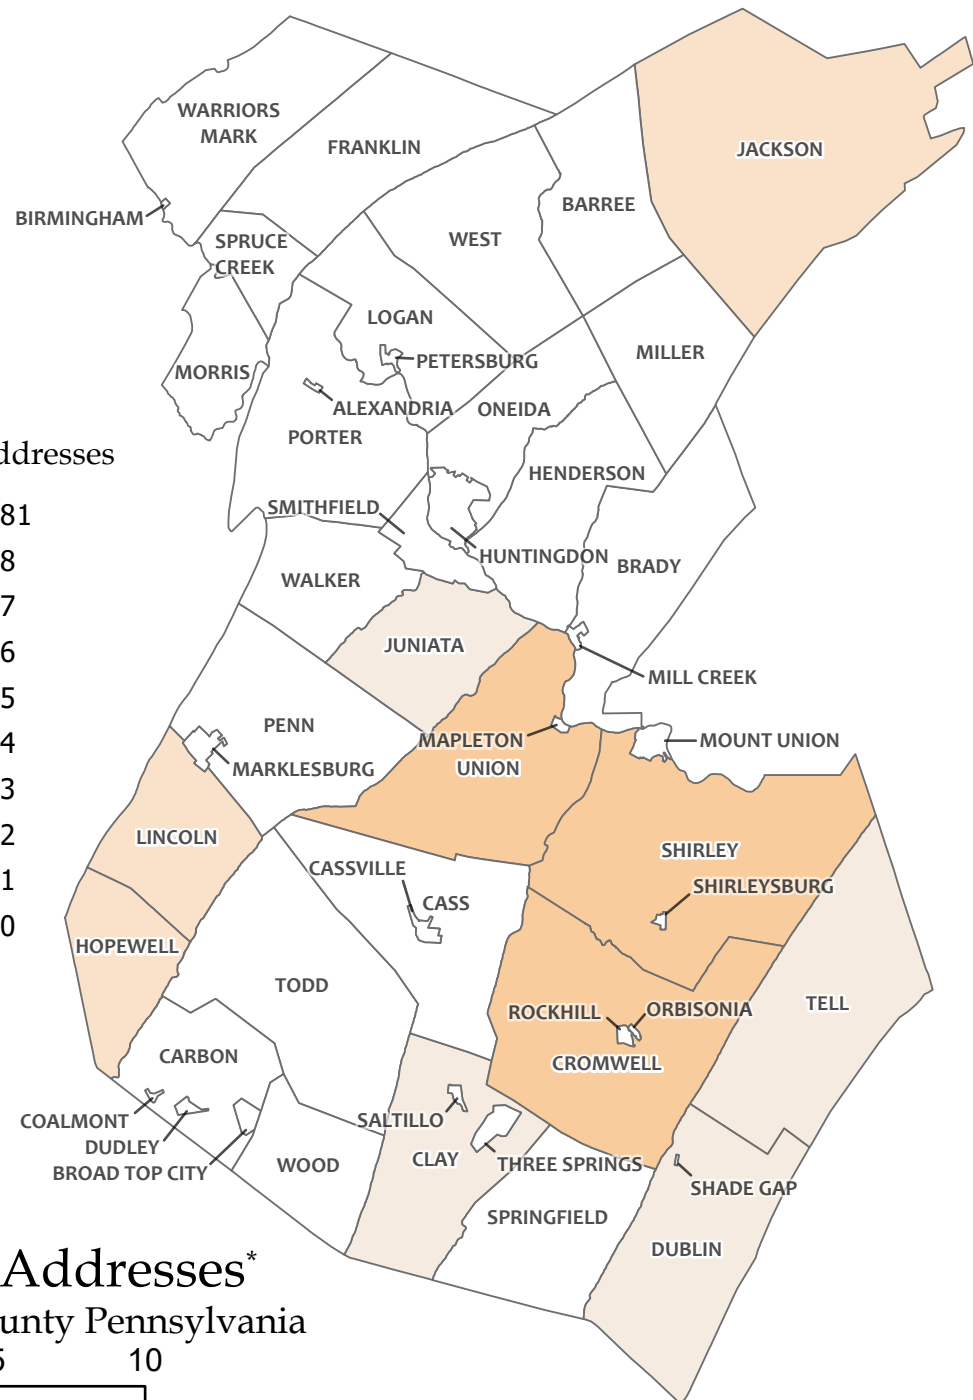

# Permanent

# Seasonal

### New Addresses

## 2020 New Addresses\* Huntingdon County Pennsylvania

0 5 10

Miles

\* Numbers missing from legend are due to no Twp. or Boro. adding that number of seasonal or permanent addresses in 2020