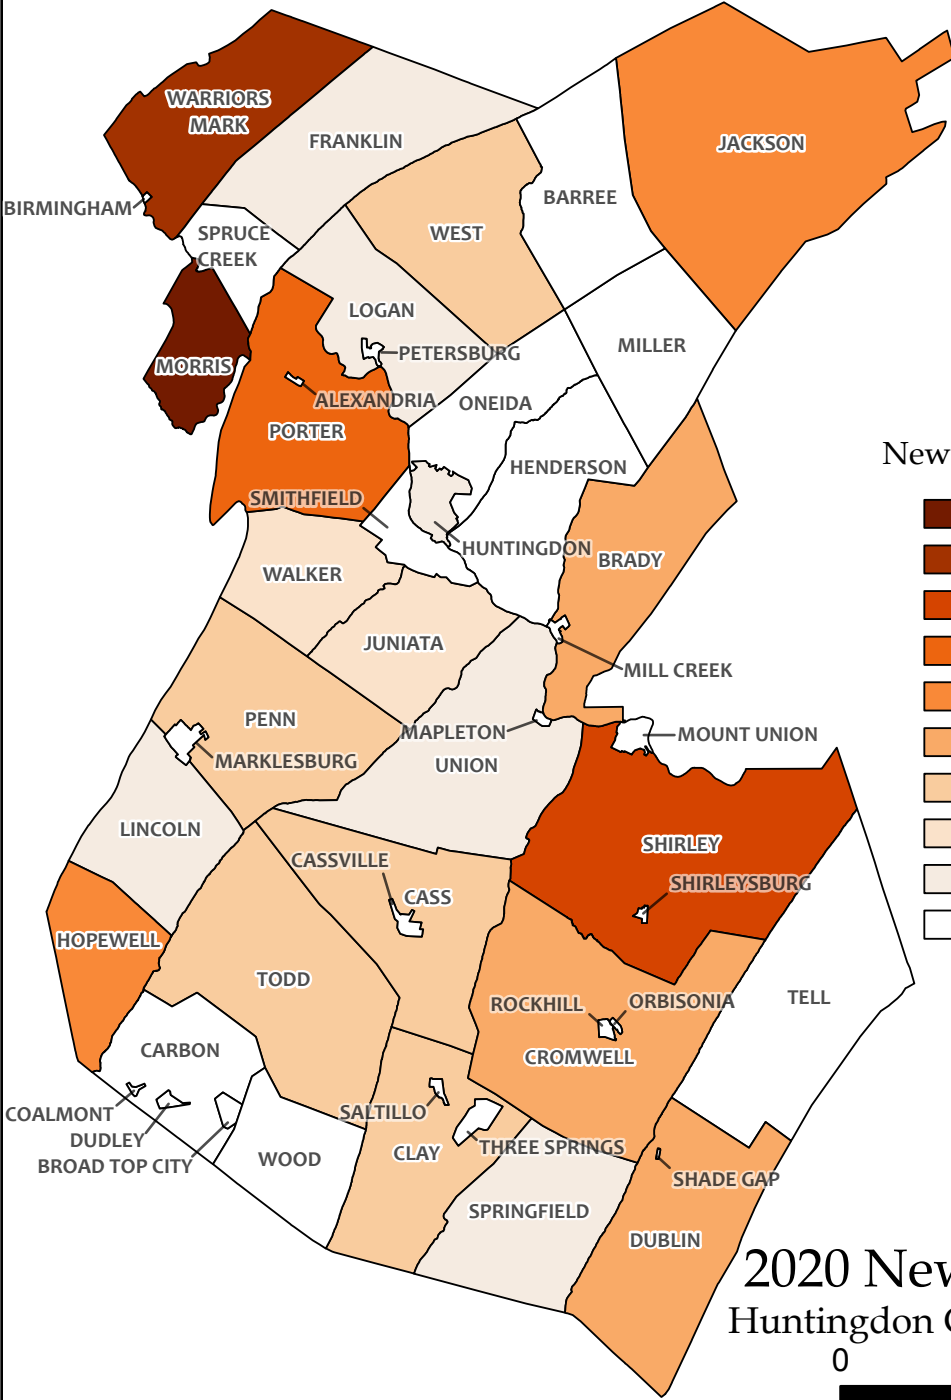

# Permanent

# Seasonal

### New Addresses

## 2020 New Addresses\* Huntingdon County Pennsylvania

0 5 10

Miles

\* Numbers missing from legend are due to no Twp. or Boro. adding that number of seasonal or permanent addresses in 2020